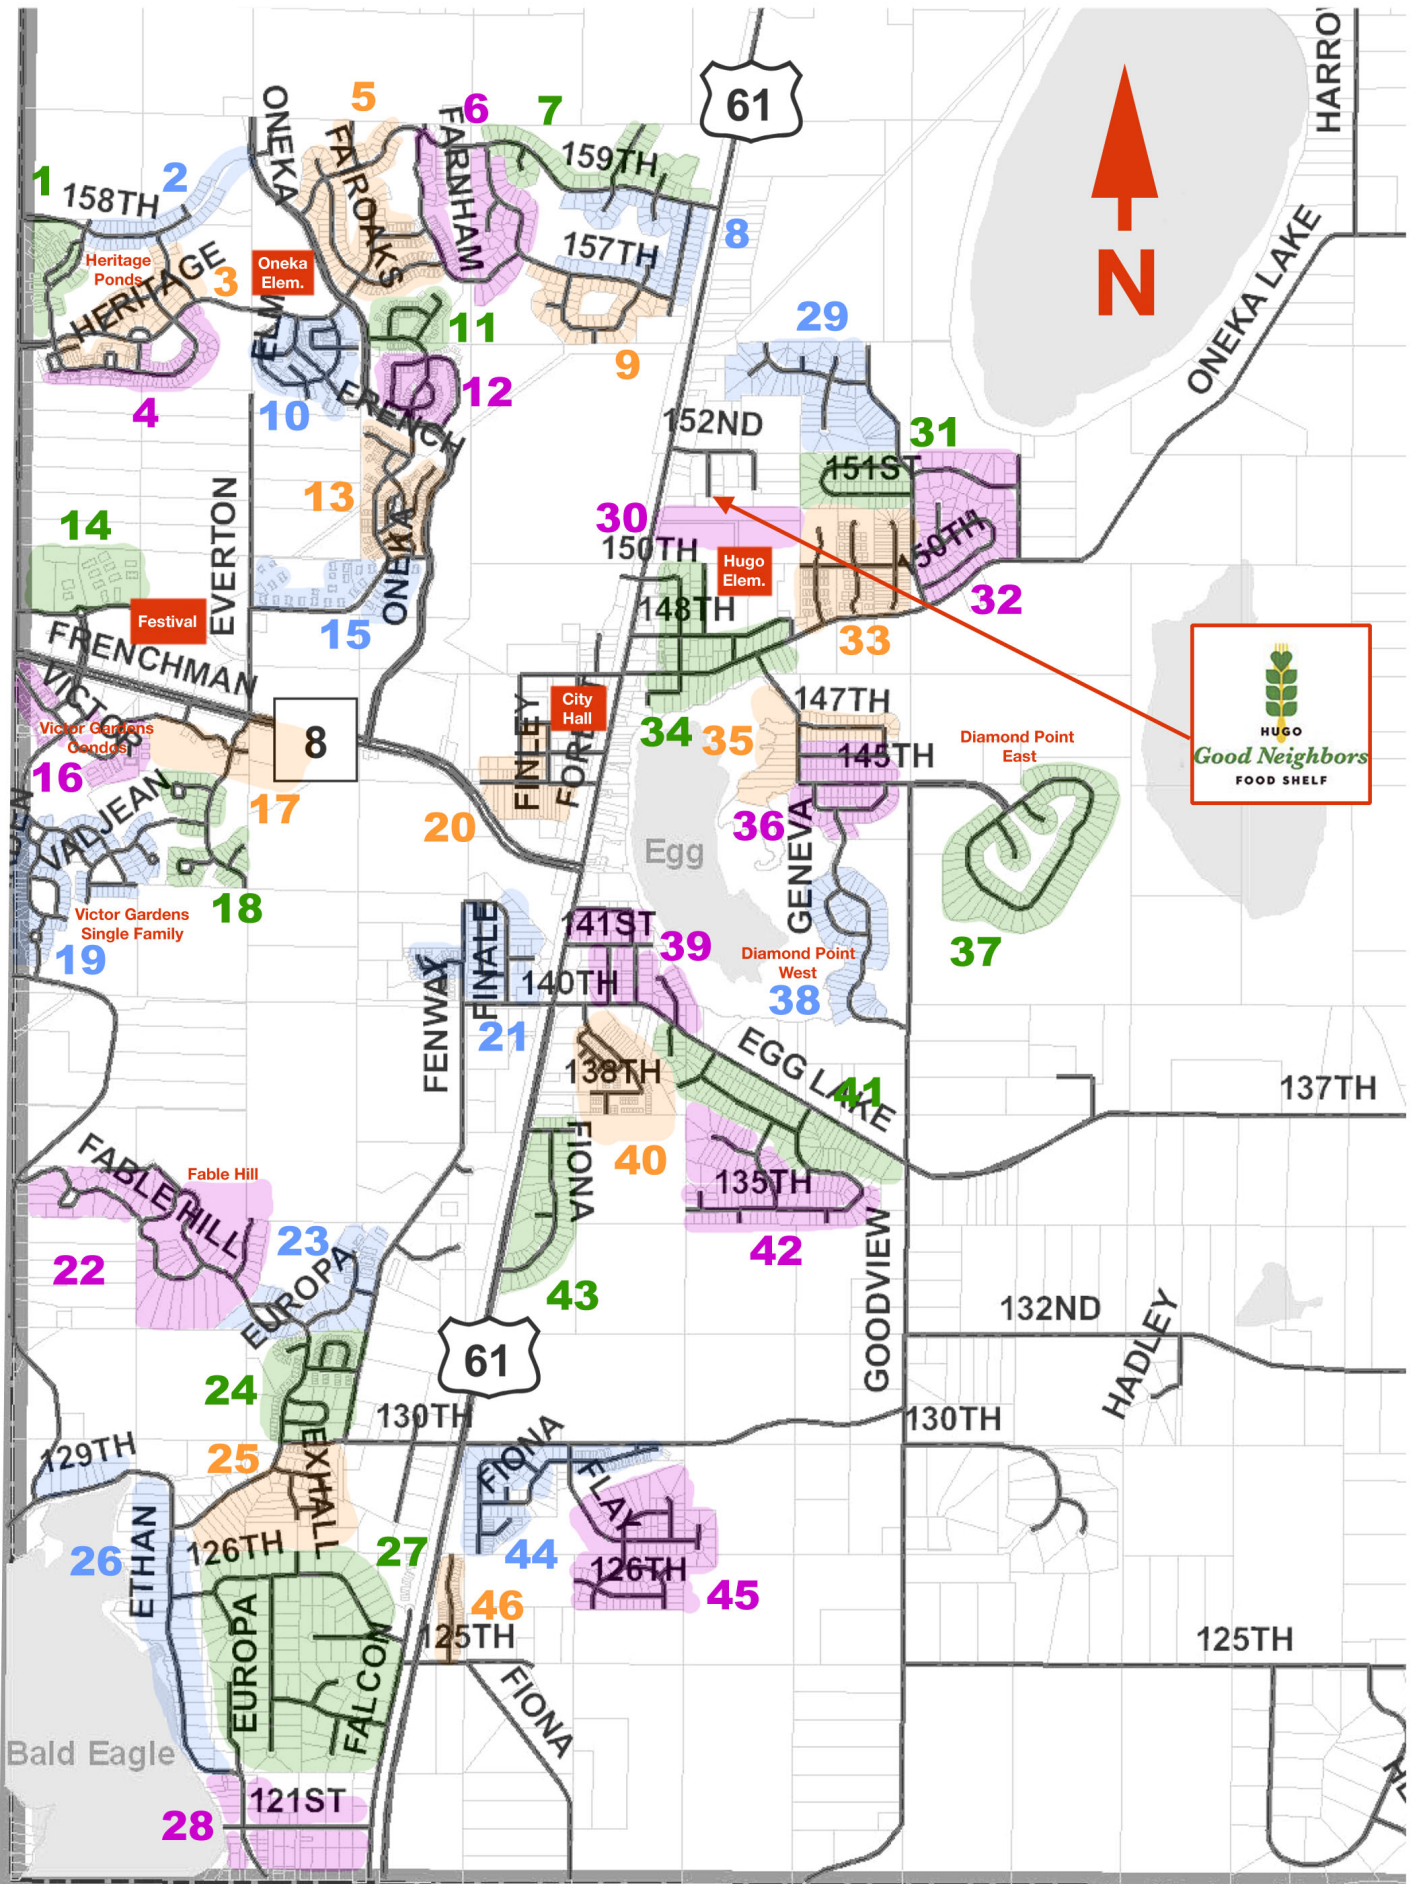

Team up with other area Girl Scouts,
Cub Scouts and Boy Scouts to collect non-perishable
food items from Hugo's neighborhoods

Saturday, November 12 9:30AM
Hugo Good Neighbors Food Shelf

15106 Francesca Ave. N., Hugo, MN 55038

SCHEDULE

- 9:30AM** Gather at Hugo Good Neighbors Food Shelf
- 10:00AM** Opening Flag Ceremony & Announcements
- 10:10AM** Choose your team and your neighborhood zone
- 10:20AM** Drive to your zone and start collecting donations with your team
- 12:00PM** Return to food shelf and unload donations

Consider your neighborhood zones ahead of time
by checking out the attached map.

Last time, we collected over
2425 POUNDS
(more than a ton) of donations.

We can make a big difference by working together.

Victor Gardens Single Family

Diamond Point East

Diamond Point West

Egg

Fable Hill

132ND

HADLEY

130TH